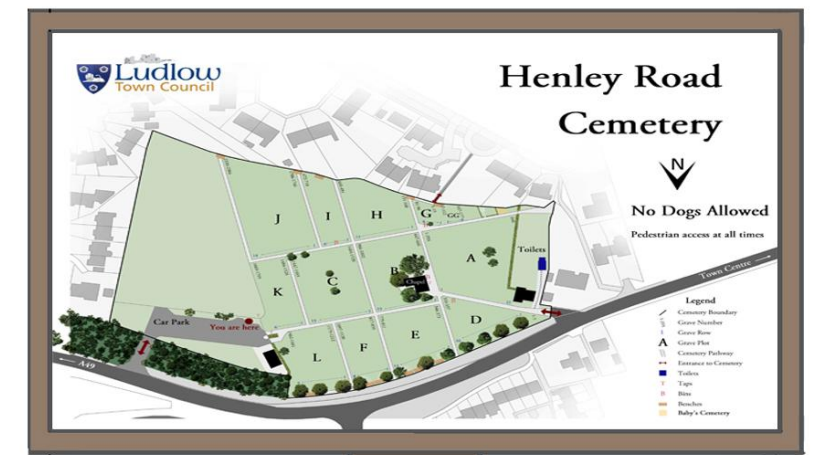

# Henley Road Cemetery Signage Consultation

We would like to help visitors to locate relative's graves and other facilities in the cemetery.

Ludlow Town Council would like to erect two A1 interpretation boards locations indicated on map below.

Or Phone: 01584 871 970

Location of the Second sign

Location of the sign in the car park

**Would You Prefer:**

**Type 1**

A wooden framed, lectern style information board.

**Type 2**

A metal framed tablet style information board with 4 legs.