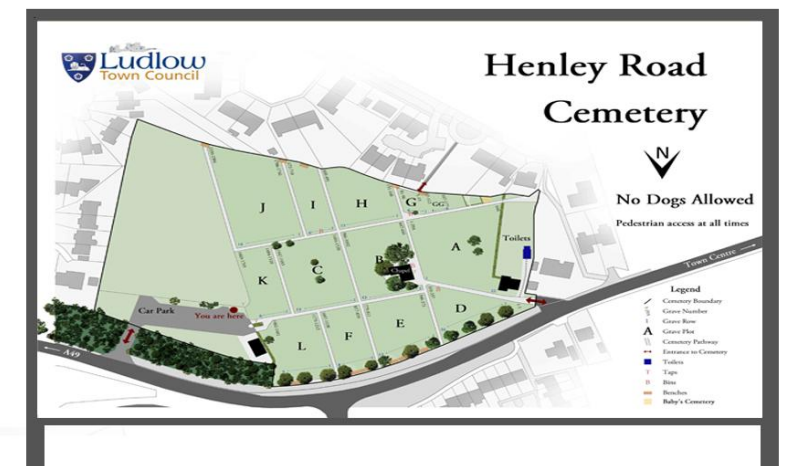

# Henley Road Cemetery Signage Consultation

We would like to help visitors to locate relative's graves and other facilities in the cemetery.

Ludlow Town Council would like to erect two A1 interpretation boards locations indicated on map below.

Or Phone: 01584 871 970

Location of the Second sign

Location of the sign in the car park

**Would You Prefer:**

**Type 1**

A wooden framed, lectern style information board.

**Type 2**

A metal framed tablet style information board with 4 legs.